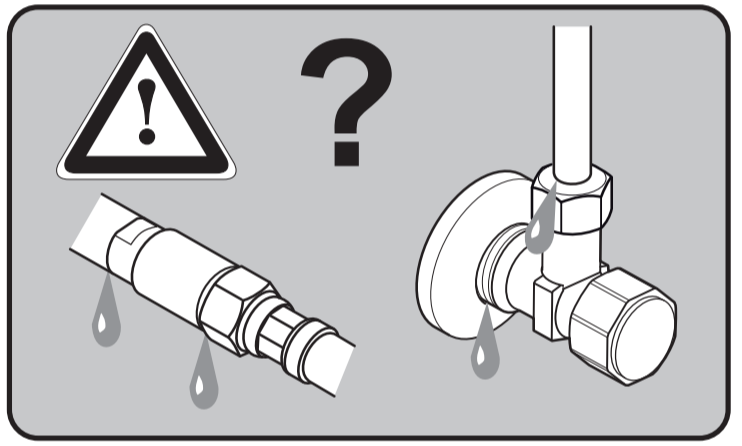

**CERALINE**  
**BC198 ..**

0718 / A 868 451  
 (+ A 865 612)  
 Made in Germany

Ideal Standard International NV  
 Corporate Village - Gent Building  
 Da Vincilaan 2  
 1935 Zaventem  
 Belgium

[www.idealstandardinternational.com](http://www.idealstandardinternational.com)