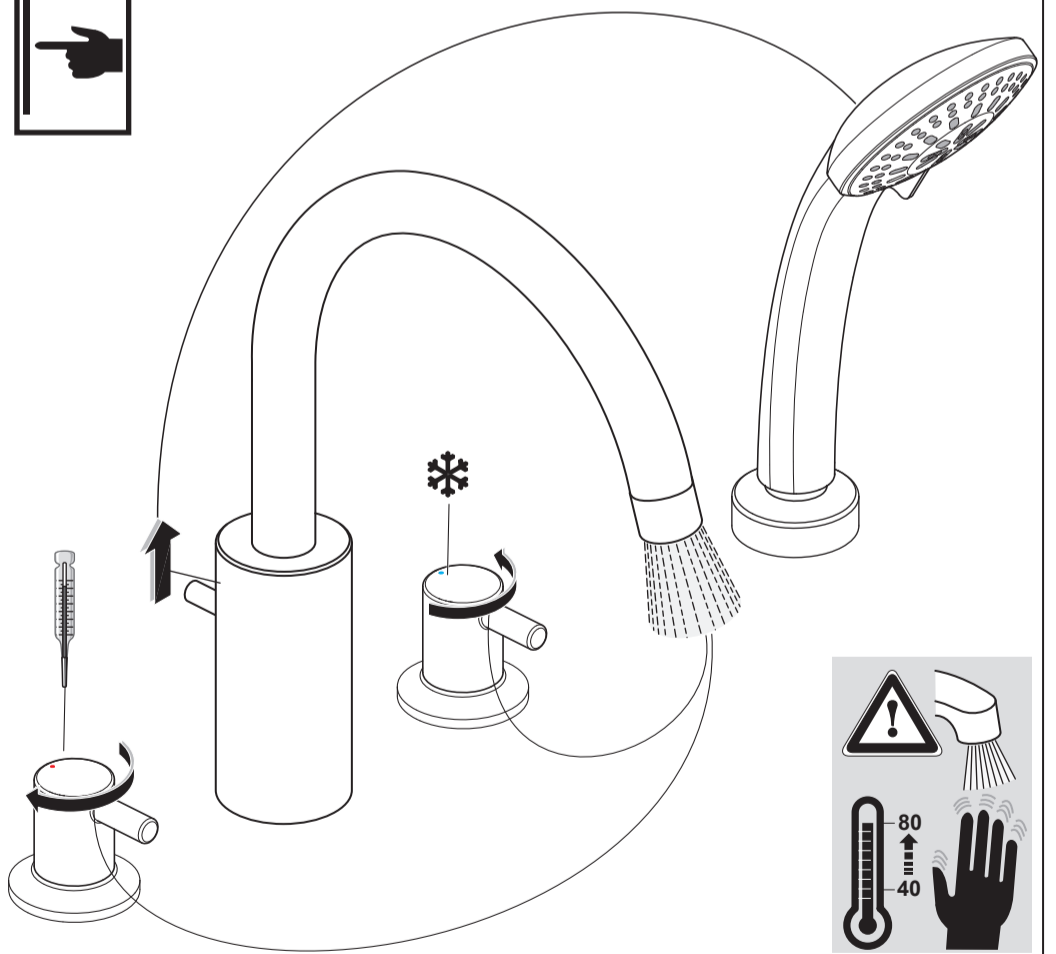

**CERALINE**  
**BC198 ..**

0718 / A 868 451  
 (+ A 865 612)  
 Made in Germany

Ideal Standard International NV  
 Corporate Village - Gent Building  
 Da Vincilaan 2  
 1935 Zaventem  
 Belgium

[www.idealstandardinternational.com](http://www.idealstandardinternational.com)