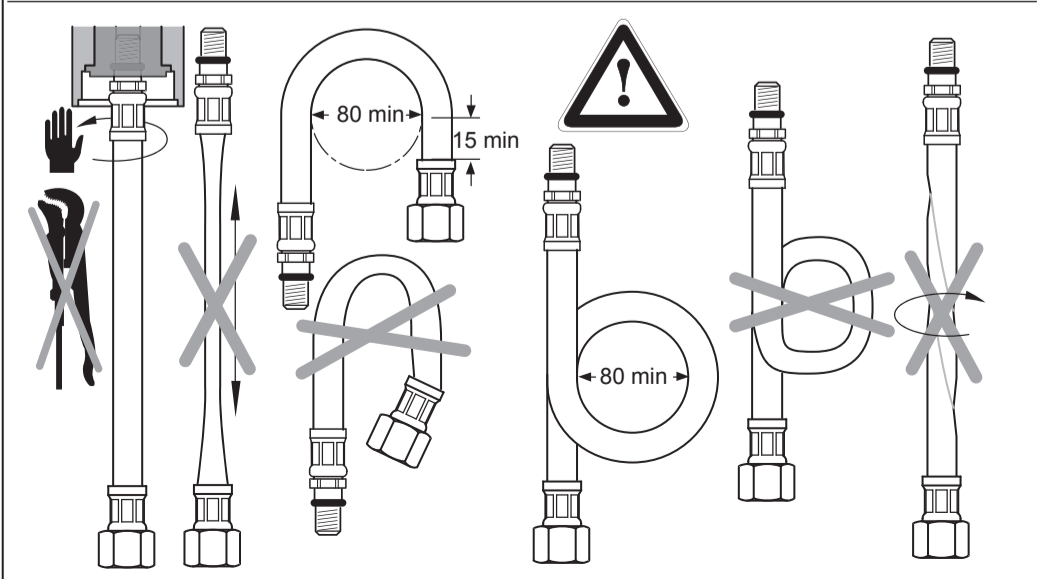

**CERALINE**  
**BC198 ..**

0718 / A 868 451  
 (+ A 865 612)  
 Made in Germany

Ideal Standard International NV  
 Corporate Village - Gent Building  
 Da Vincilaan 2  
 1935 Zaventem  
 Belgium

[www.idealstandardinternational.com](http://www.idealstandardinternational.com)